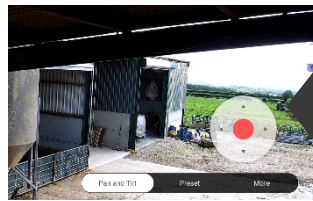

“We have been really impressed with the quality of images, especially in the dark when we can even read a cow’s ear tag! Having the camera means that we can check the cows more frequently without disturbing them, even when not at home (or having to get out of bed in the middle of the night if we don’t need to!). A great investment and we couldn’t imagine calving or lambing without them now.”

Ian & Ailsa Teasdale, Helmsley, North Yorkshire.