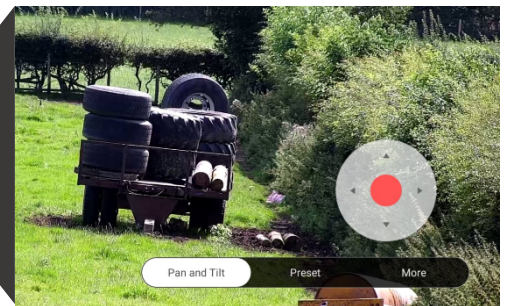

“We have been really impressed with the quality of images, especially in the dark when we can even read a cow’s ear tag! Having the camera means that we can check the cows more frequently without disturbing them, even when not at home (or having to get out of bed in the middle of the night if we don’t need to!). A great investment and we couldn’t imagine calving or lambing without them now.”

Ian & Ailsa Teasdale, Helmsley, North Yorkshire.